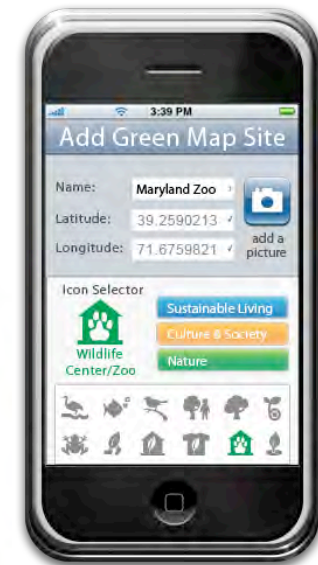

View Edit Email Team Mapboard Widget Members Add a site

Map Satellite Hybrid Terrain

Legend Info Search

Green Map Icons

- Sustainable Living
- Nature
- Culture & Society

Click category, then toggle the Icons, Lines or Areas to personalize your view. Hover over to read the definition.

- Areas
- Lines
 - Culture & Society
 - Sustainable Living
 - Nature

Icons © Green Map System, Inc. 2008. All rights reserved. Green Map® is a registered trademark and used with permission.

Donate Sponsors Contact Legal

Explore the Open Green Map with wireless and mobile devices. Maps, “What’s Green Nearby?” lists and more

Transform travel exploration, add or enhance sites by phone, use on GPS, etc.

Our first wireless tool, an iPhone App, is being created by Summer 2009, with other devices and site marking systems in planning